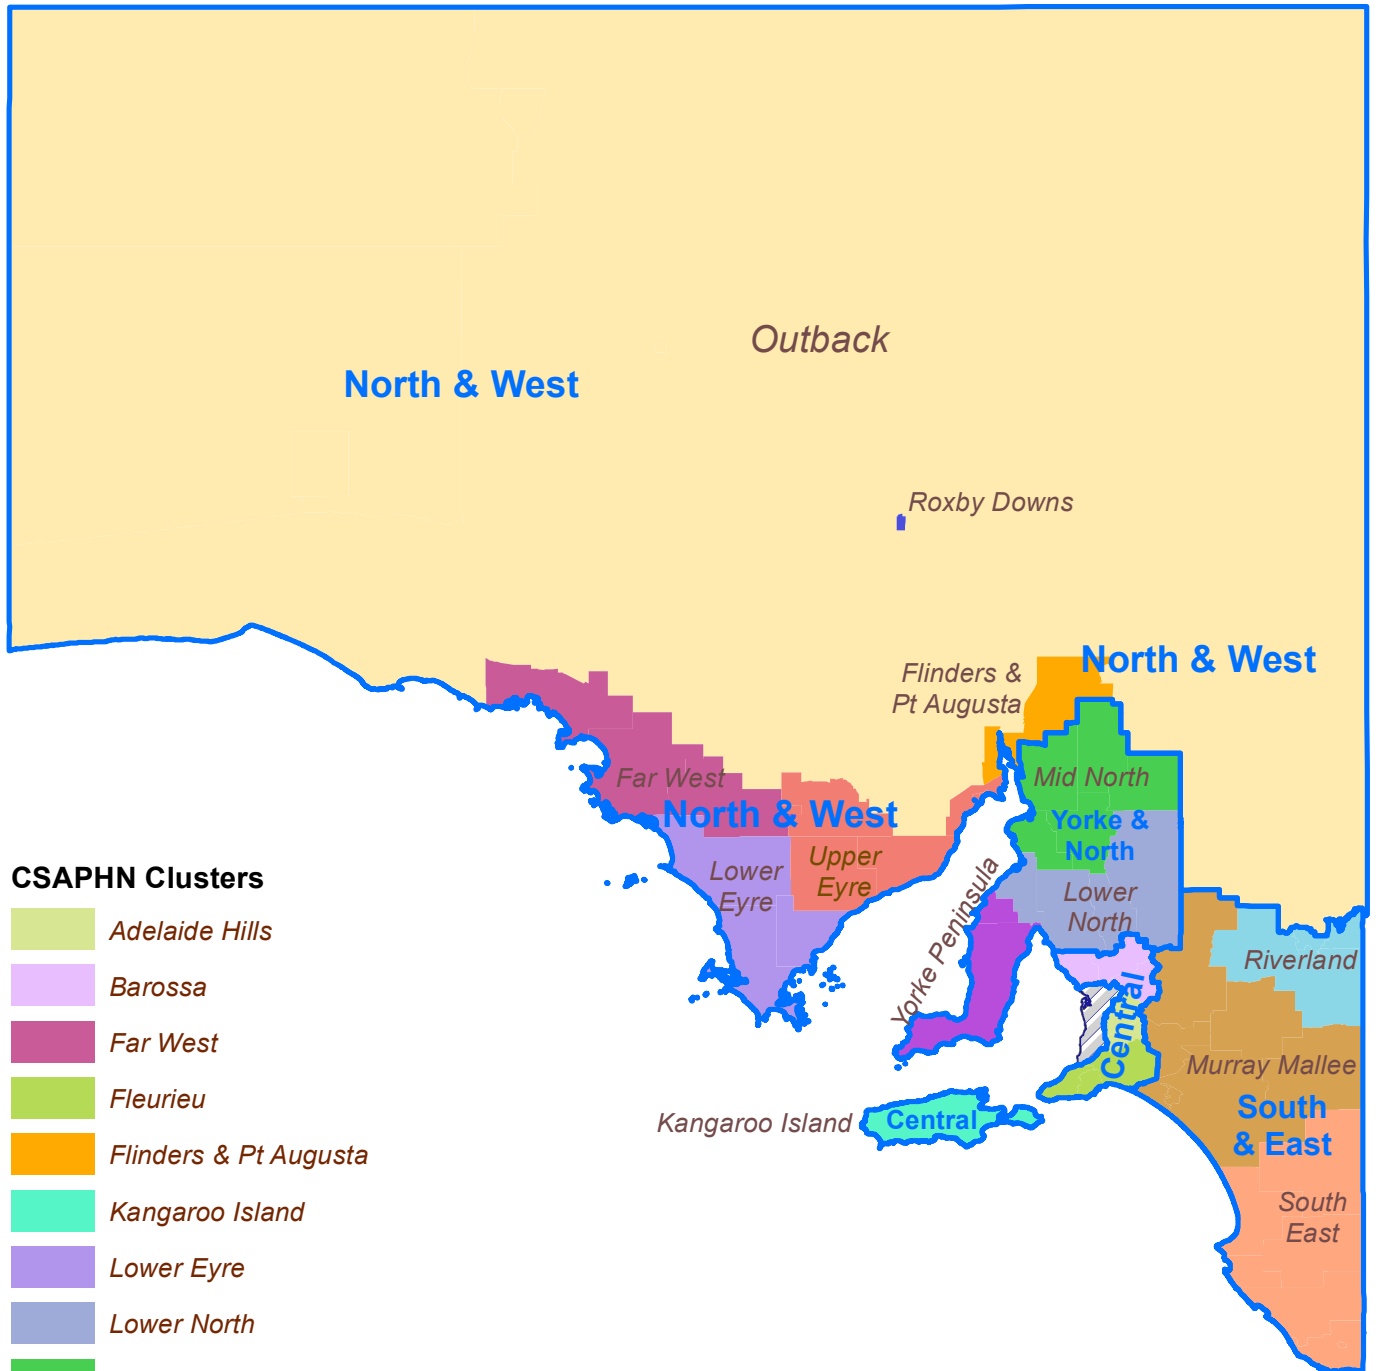

CSAPHN Cluster Boundaries

CSAPHN Clusters

- Adelaide Hills
- Barossa
- Far West
- Fleurieu
- Flinders & Pt Augusta
- Kangaroo Island
- Lower Eyre
- Lower North
- Mid North
- Murray Mallee
- Outback
- Riverland
- Roxby Downs
- South East
- Upper Eyre
- Yorke Peninsula
- Regional Strategies Areas
- Adelaide PHN